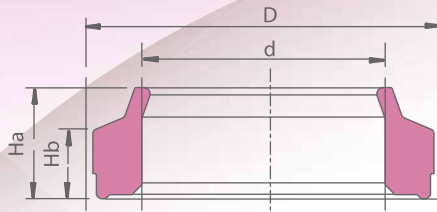

CUSHION AND DAMPER SEAL

UE1 SERIES

UE1-01

www.ovux.ru

MEASUREMENTS IN MILLIMETERS

SIZE	d	D	Ha	Hb	MATERIAL
UE10001	4.5	8.0	3.5	2.6	NBR/FKM
UE10002	5.0	9.0	4.1	3.2	NBR/FKM
UE10003	6.0	10.0	4.1	3.2	NBR/FKM
UE10004	8.0	11.6	3.5	2.8	NBR/FKM
UE10005	9.5	15.0	4.6	3.7	NBR/FKM
UE10006	10.0	18.0	7.8	6.3	NBR/FKM
UE10007	12.0	18.0	5.0	4.1	NBR/FKM
UE10008	12.0	20.0	7.8	6.3	NBR/FKM
UE10009	14.0	22.0	5.5	4.5	NBR/FKM
UE10010	14.0	22.0	7.8	6.3	NBR/FKM
UE10011	16.0	22.0	5.5	4.5	NBR/FKM
UE10012	16.0	24.0	7.8	6.3	NBR/FKM
UE10013	18.0	26.0	7.8	6.3	NBR/FKM
UE10014	20.0	28.0	7.8	6.3	NBR/FKM
UE10015	22.0	30.0	7.8	6.3	NBR/FKM
UE10016	25.0	33.0	7.9	6.3	NBR/FKM
UE10017	28.0	36.0	7.8	6.3	NBR/FKM
UE10018	30.0	40.0	7.8	6.2	NBR/FKM
UE10019	32.0	42.0	7.8	6.2	NBR/FKM
UE10020	36.0	46.0	7.8	6.2	NBR/FKM
UE10021	40.0	50.0	7.8	6.2	NBR/FKM
UE10022	50.0	60.0	7.8	6.2	NBR/FKM
UE10023	50.0	67.0	11.0	11.0	NBR/FKM
UE10024	57.0	74.0	11.0	11.0	NBR/FKM
UE10025	70.0	87.0	11.0	11.0	NBR/FKM
UE10026	78.0	95.0	11.0	11.0	NBR/FKM